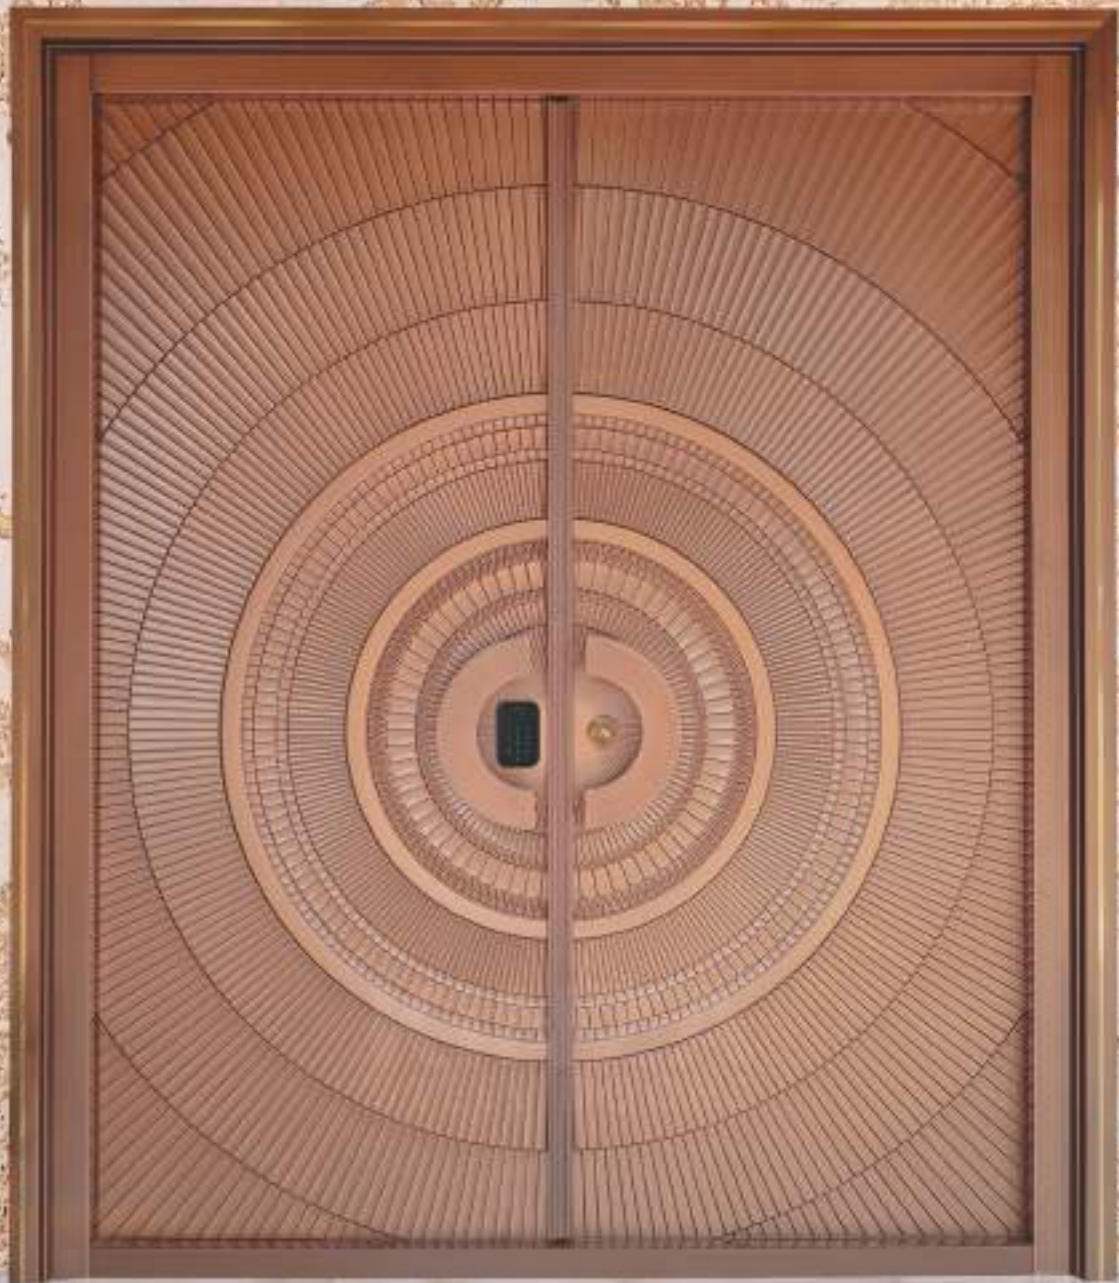

LUXURY STEEL DOORS

FLORE

Flore steel door is made up of Copper and Cast Aluminium mix and the frame is Galvanized Iron and it falls under luxury steel doors edition with High security & Unique design.

Frame Design

Handle

Design

Camera with
Display

Equal Opening

lock

Camera

Smart Lock in-built

Dimension:

2200 X 1800 X 110 MM M/L SEMI WALL COVERED

BLACKBERRY

The **Blackberry** door features a blend of cast aluminum for its construction and a Galvalume frame. Its design is distinctive, complemented by two robust pillars and a header which likely add to its durability and aesthetic appeal.

Introducing **Heaven with Pillar**, a door that exudes timeless elegance and strength. Featuring two majestic pillars and a sizable header, this door makes a grand statement. The inclusion of artistic design adds a traditional touch while ensuring durability and security.