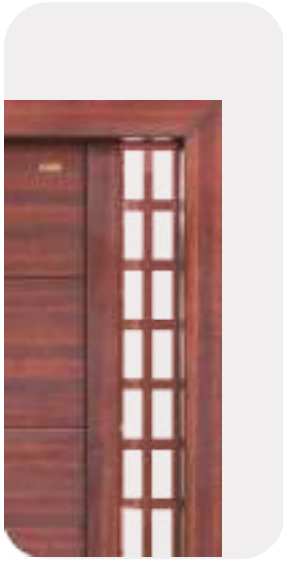

Frame Design